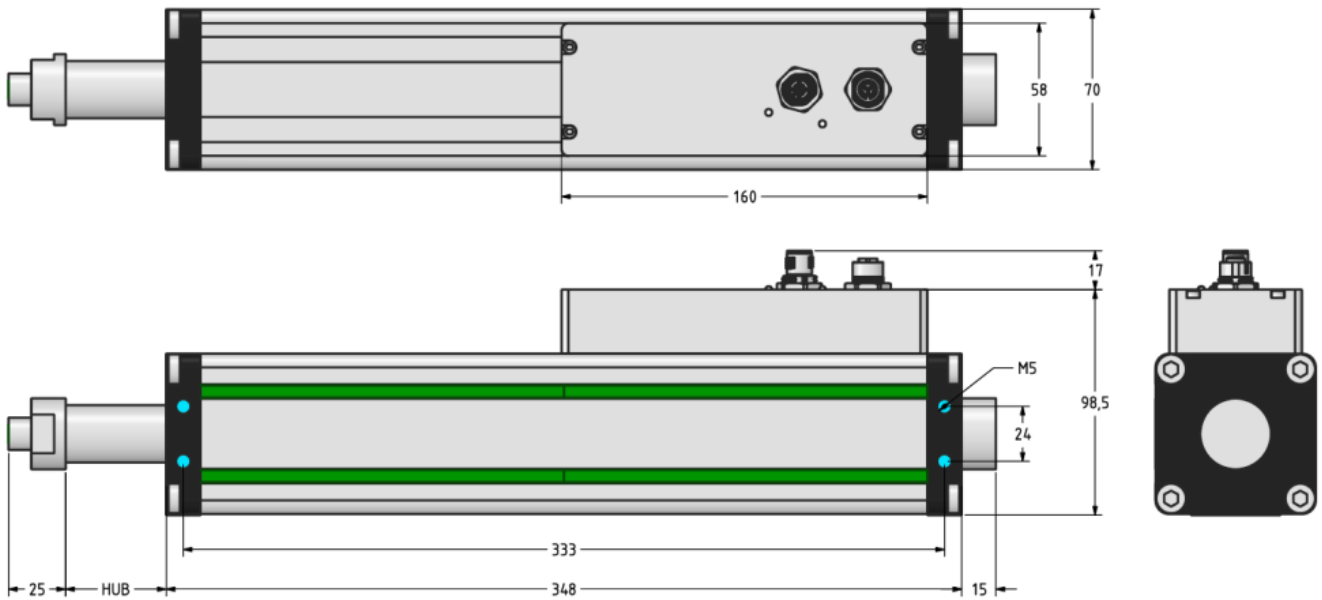

Mechanical dimensions

GDI250XS Integrated Drive

From:
<https://dokuwiki.nilab.at/> - NiLAB GmbH
Knowledgebase

Permanent link:
https://dokuwiki.nilab.at/doku.php?id=gdi_iso_integrated:mechanics

Last update: 2026/04/29 08:25