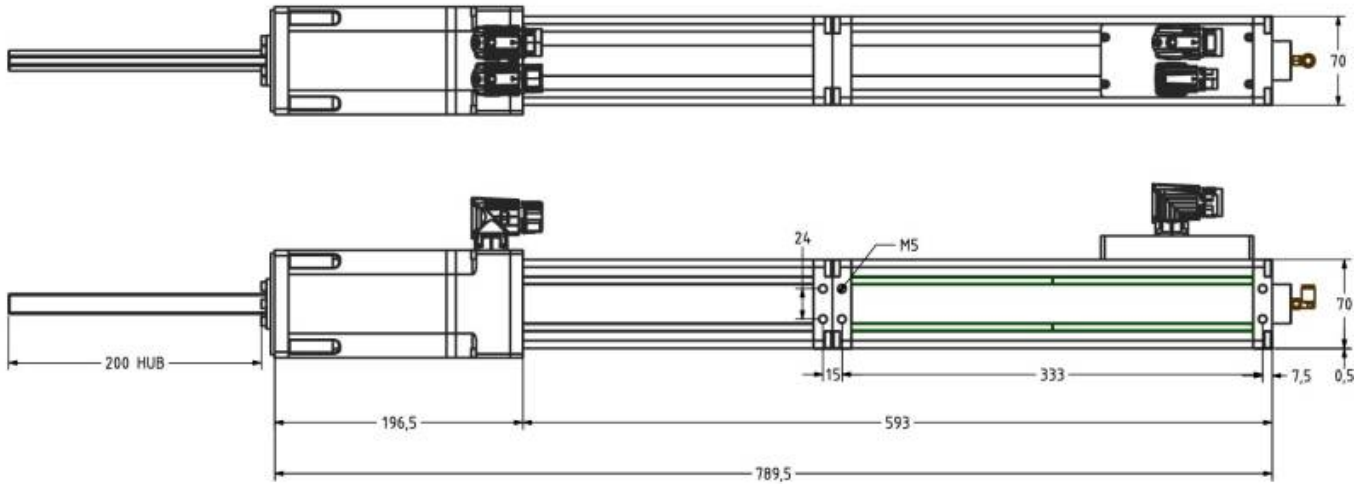

Mechanical dimensions

GDiR250XS2-200-G2S1

From:
<https://dokuwiki.nilab.at/> - NiLAB GmbH
Knowledgebase

Permanent link:
<https://dokuwiki.nilab.at/doku.php?id=green_drive_iso_rotolinear:mechanics>

Last update: 2026/02/10 08:59