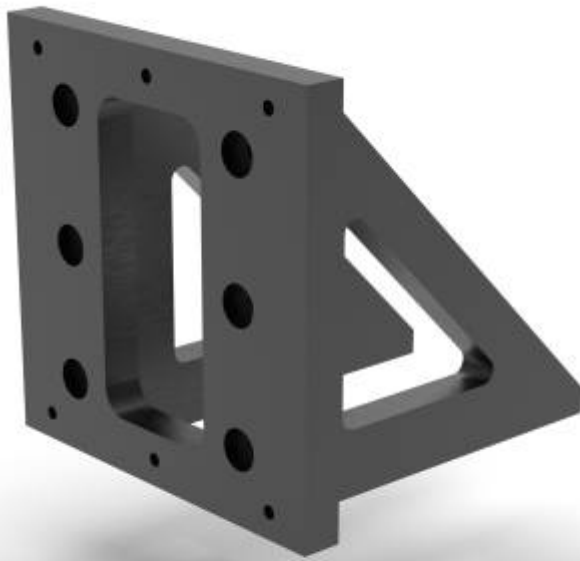

Accessories - Mounting set

Clips

Pneumatic brake

Flanges

From:
<https://dokuwiki.nilab.at/> - NiLAB GmbH
Knowledgebase

Permanent link:
https://dokuwiki.nilab.at/doku.php?id=lm_linear_axes:accessories

Last update: **2023/09/25 14:15**