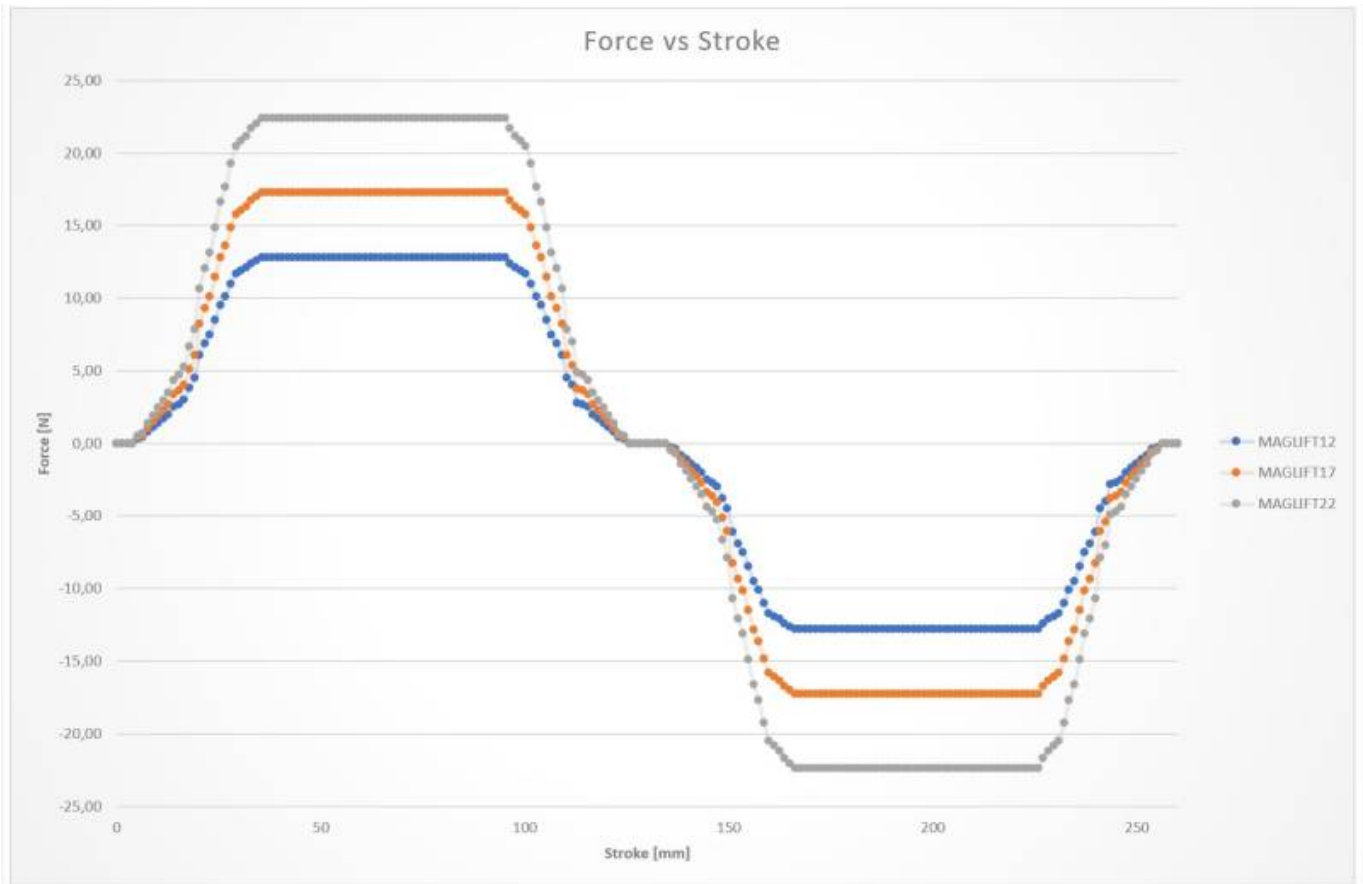

Force profile

Maglift 12/17/22

Maglift 40/50/60

From:
<https://dokuwiki.nilab.at/> - NiLAB GmbH
Knowledgebase

Permanent link:
https://dokuwiki.nilab.at/doku.php?id=maglift:force_curve

Last update: **2023/09/25 12:58**