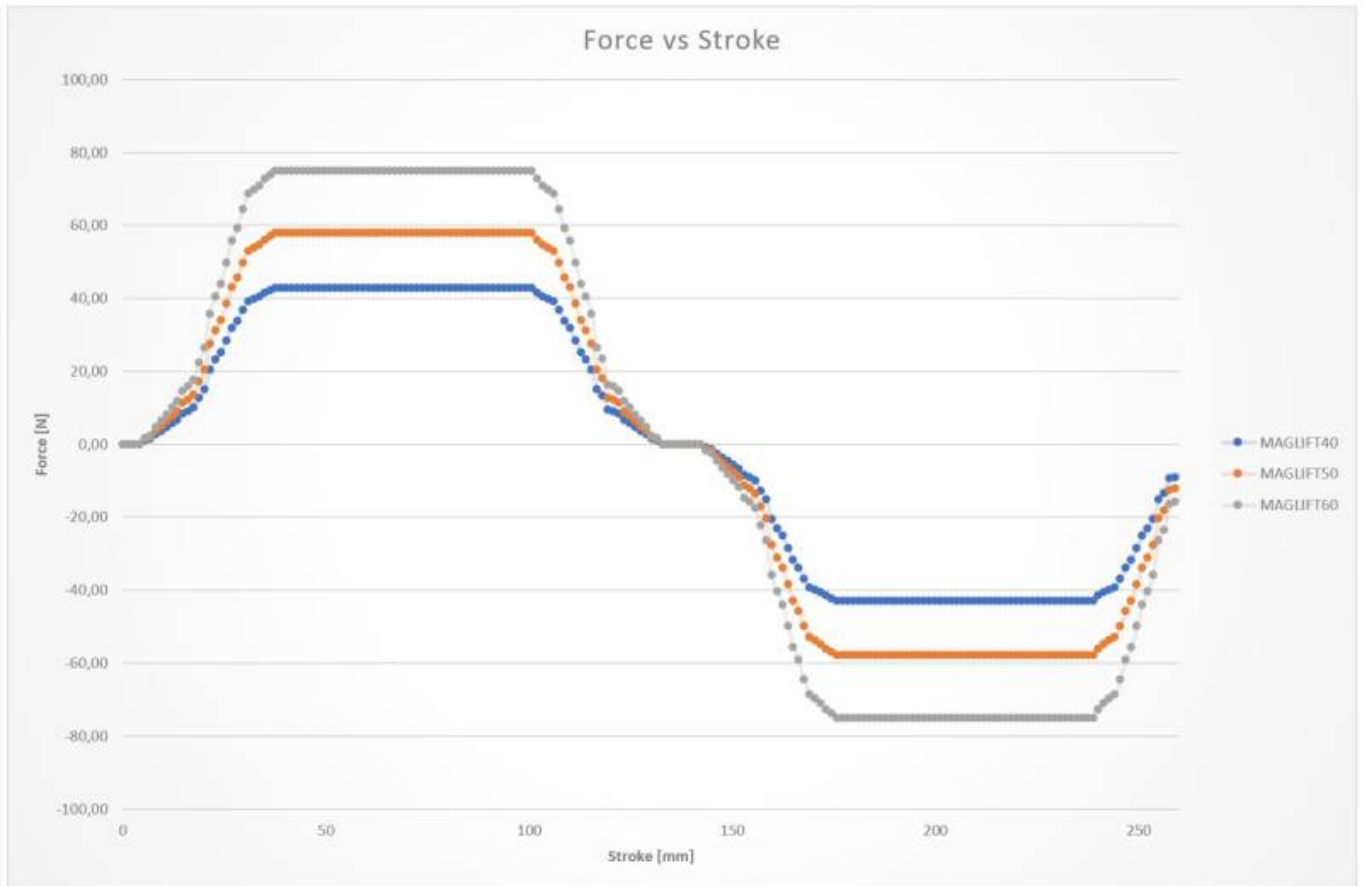

Force profile

Maglift 12/17/22

Maglift 40/50/60

From:
<https://dokuwiki.nilab.at/> - NiLAB GmbH
Knowledgebase

Permanent link:
https://dokuwiki.nilab.at/doku.php?id=maglift:force_curve

Last update: **2023/09/25 12:58**