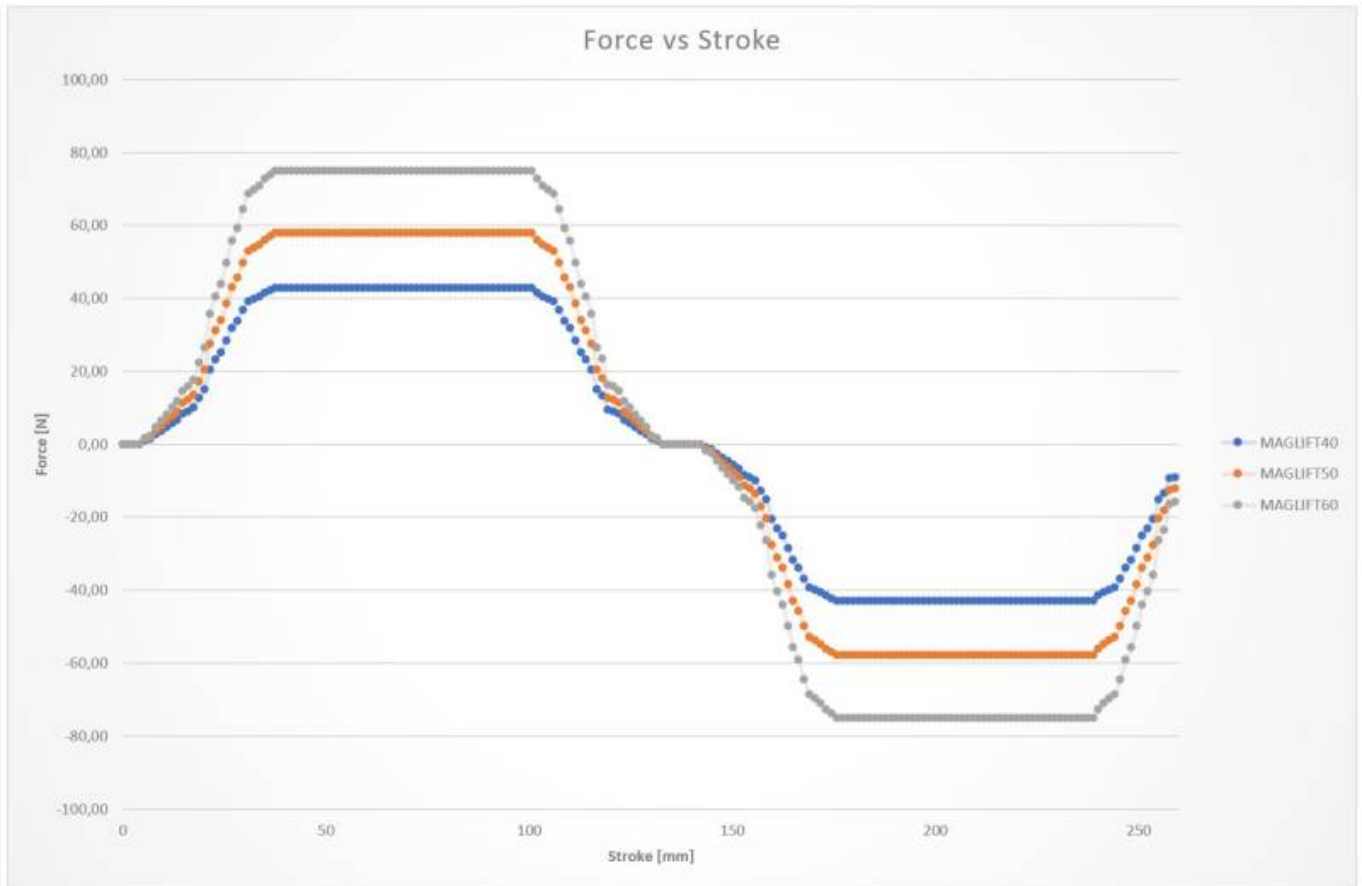

Force profile

Maglift 12/17/22

Maglift 40/50/60

From:
<https://dokuwiki.nilab.at/> - NiLAB GmbH
Knowledgebase

Permanent link:
https://dokuwiki.nilab.at/doku.php?id=maglift:force_curve

Last update: **2023/09/25 12:58**