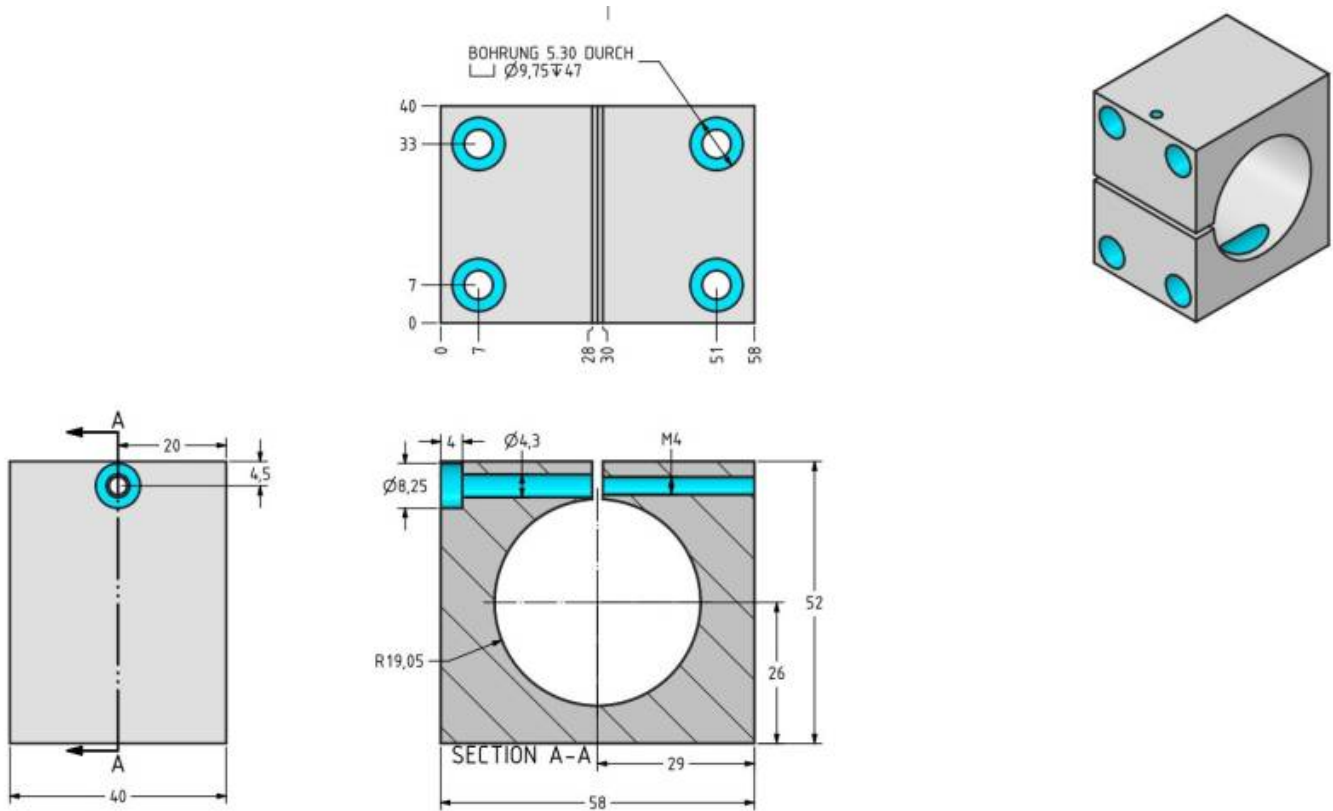

### Maglift 40/50/60 - Flange for slider

### Maglift 40/50/60 - Flange for stator

From:  
<https://dokuwiki.nilab.at/> - NiLAB GmbH  
Knowledgebase

Permanent link:  
[https://dokuwiki.nilab.at/doku.php?id=maglift:mouting\\_flange](https://dokuwiki.nilab.at/doku.php?id=maglift:mouting_flange)