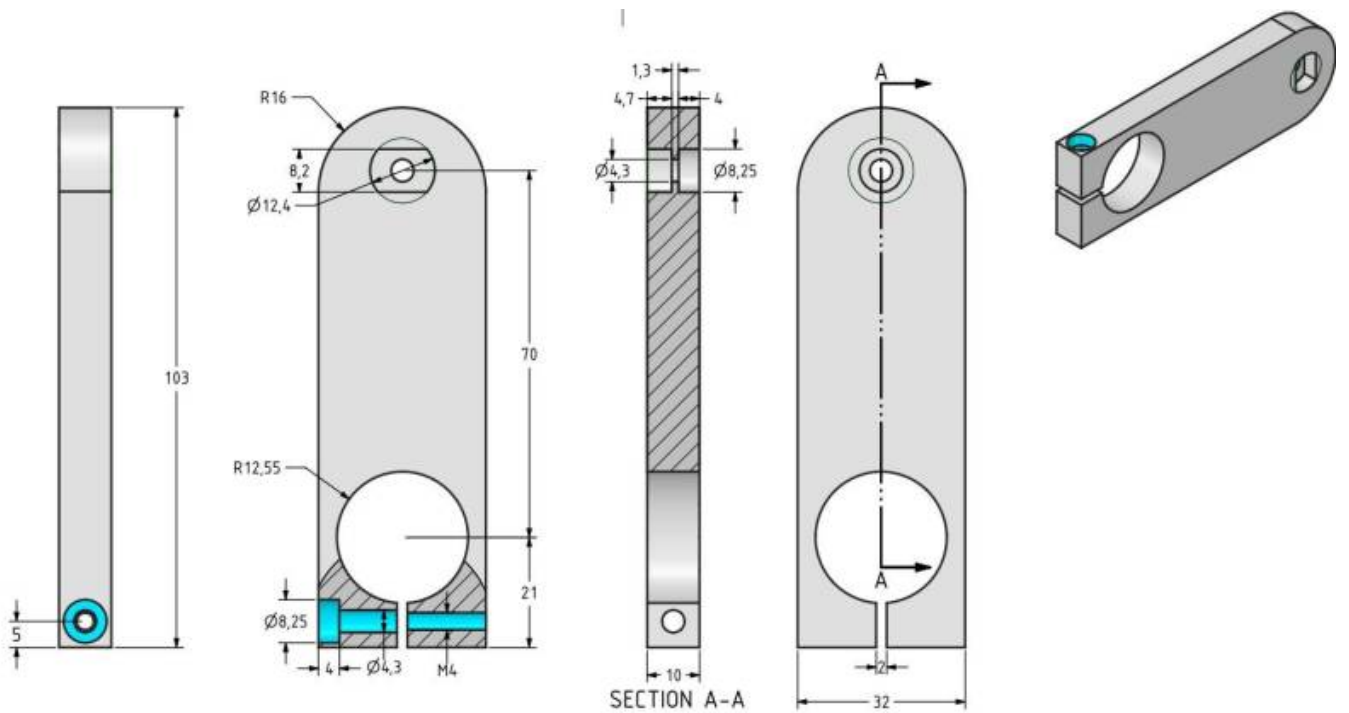

### Maglift 40/50/60 - Flange for slider

### Maglift 40/50/60 - Flange for stator

From:  
<https://dokuwiki.nilab.at/> - NiLAB GmbH  
Knowledgebase

Permanent link:  
[https://dokuwiki.nilab.at/doku.php?id=maglift:mouting\\_flange](https://dokuwiki.nilab.at/doku.php?id=maglift:mouting_flange)