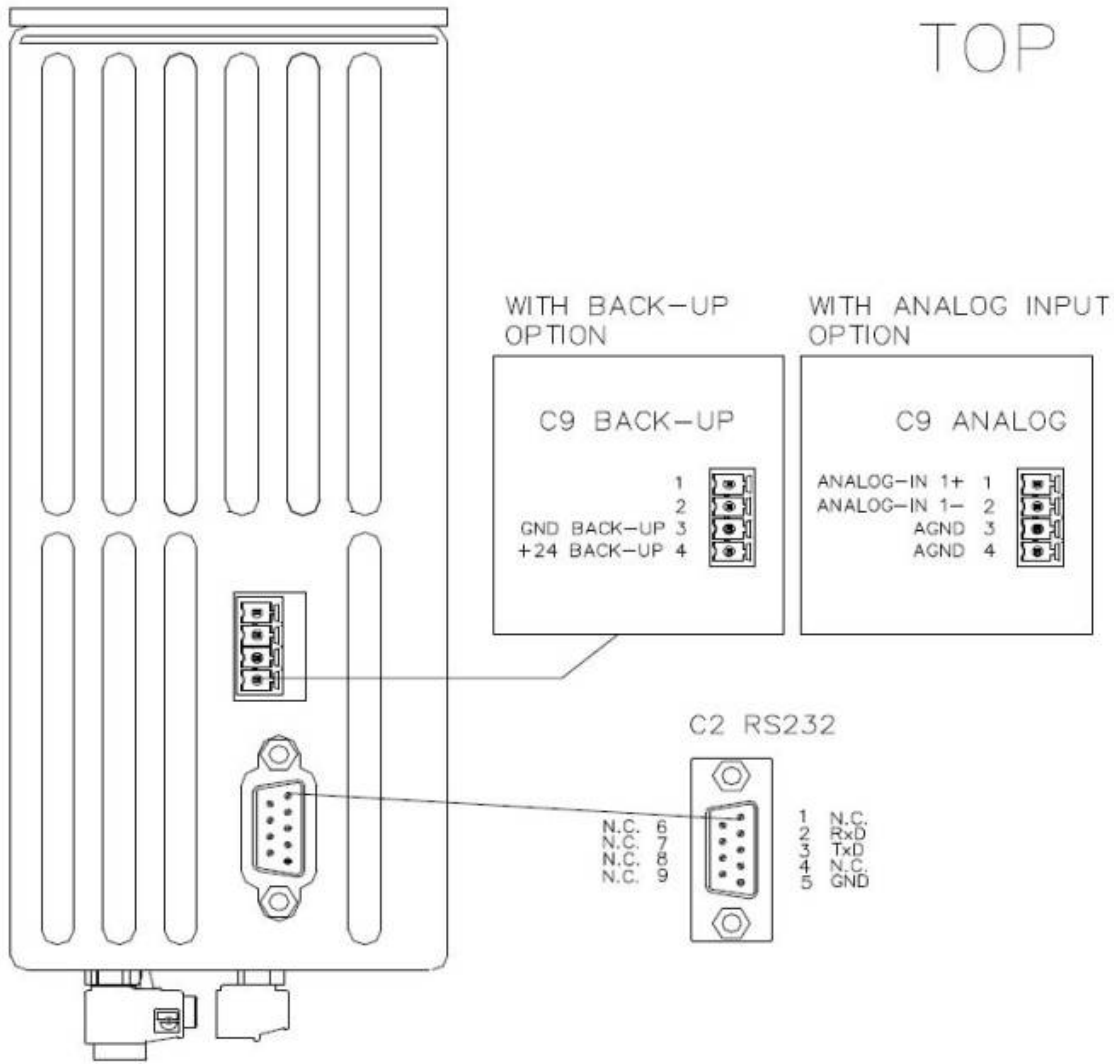

Connection schema

Front view

Top view

TOP VIEW

From:

<https://dokuwiki.nilab.at/> - **NiLAB GmbH Knowledgebase**

Permanent link:

https://dokuwiki.nilab.at/doku.php?id=mbd_servo_drive:connection_schema