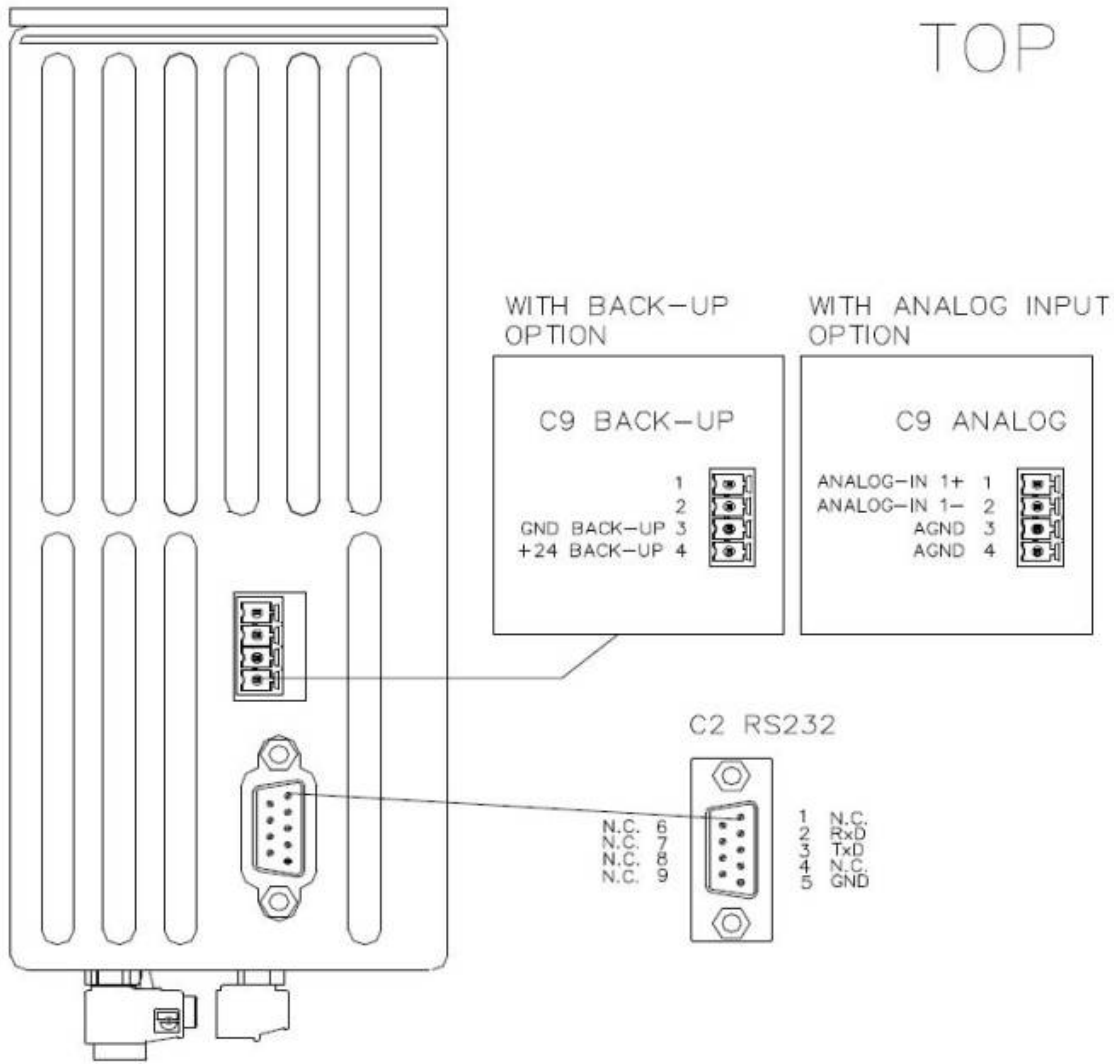

Connection schema

Front view

Top view

TOP VIEW

From: <https://dokuwiki.nilab.at/> - **NiLAB GmbH Knowledgebase**

Permanent link: https://dokuwiki.nilab.at/doku.php?id=mbd_servo_drive:connection_schema

Last update: **2024/06/24 11:49**