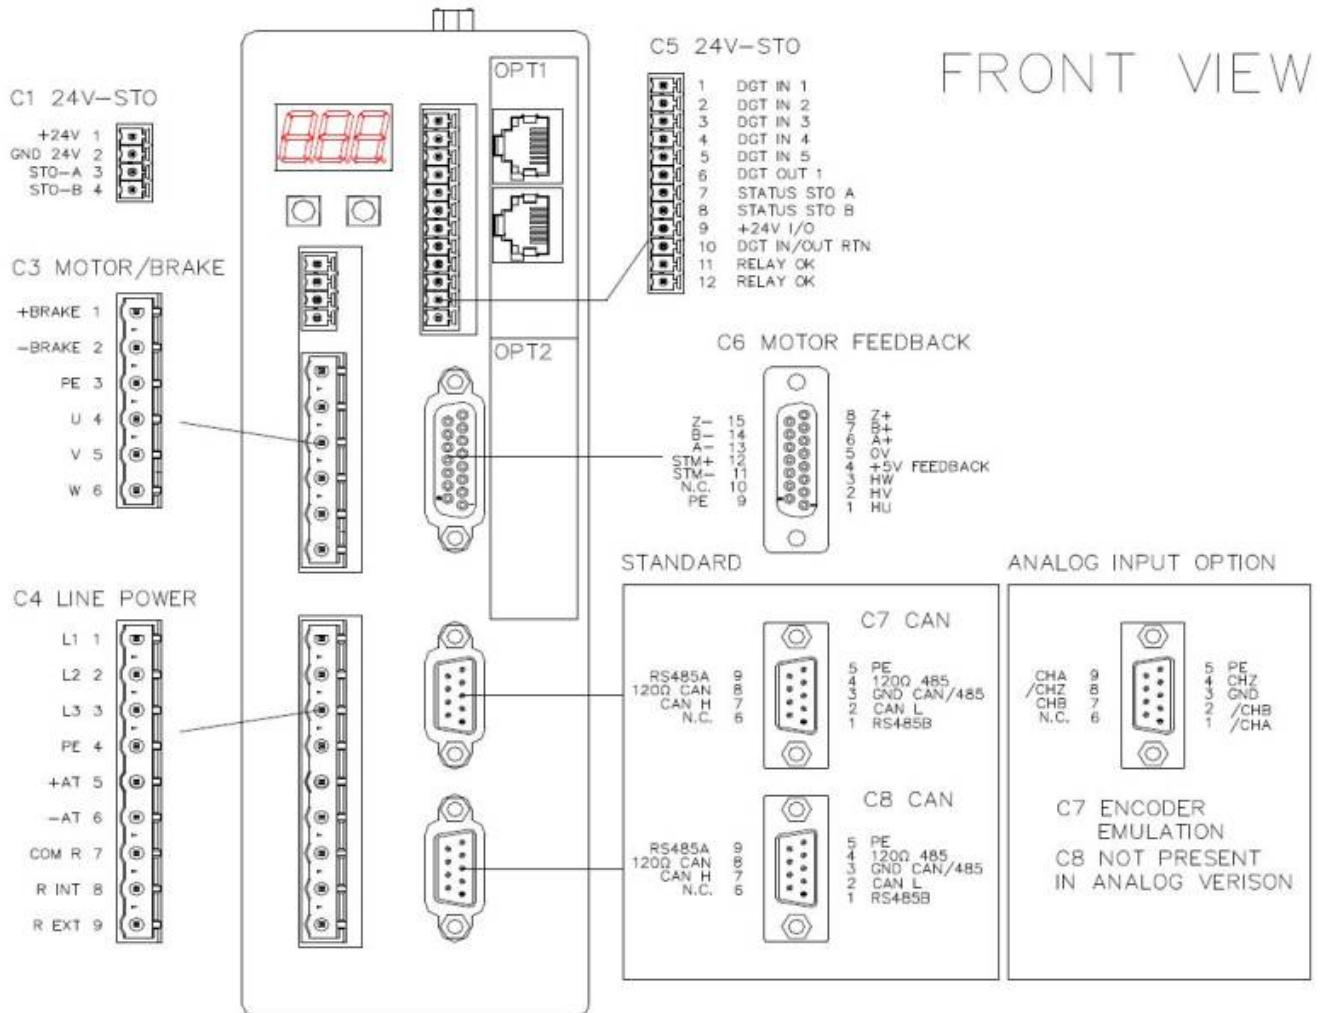

Connection schema

Front view

Top view

TOP VIEW

From:

<https://dokuwiki.nilab.at/> - **NiLAB GmbH Knowledgebase**

Permanent link:

https://dokuwiki.nilab.at/doku.php?id=mbd_servo_drive:connection_schema