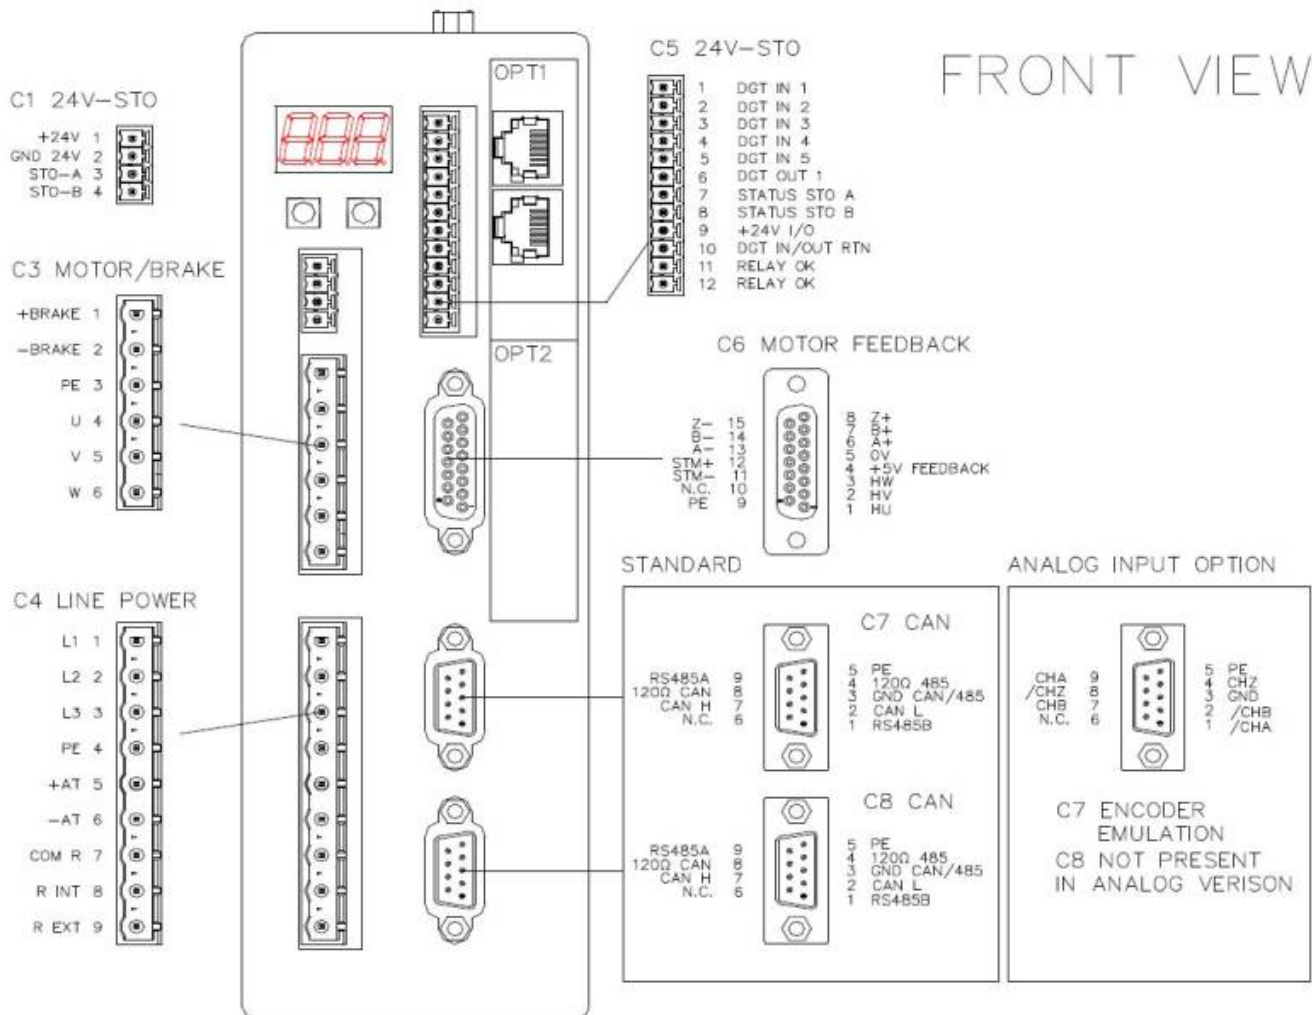

Connection schema

Front view

Top view

TOP VIEW

From: <https://dokuwiki.nilab.at/> - **NiLAB GmbH Knowledgebase**

Permanent link: https://dokuwiki.nilab.at/doku.php?id=mbd_servo_drive:connection_schema

Last update: **2024/06/24 11:49**