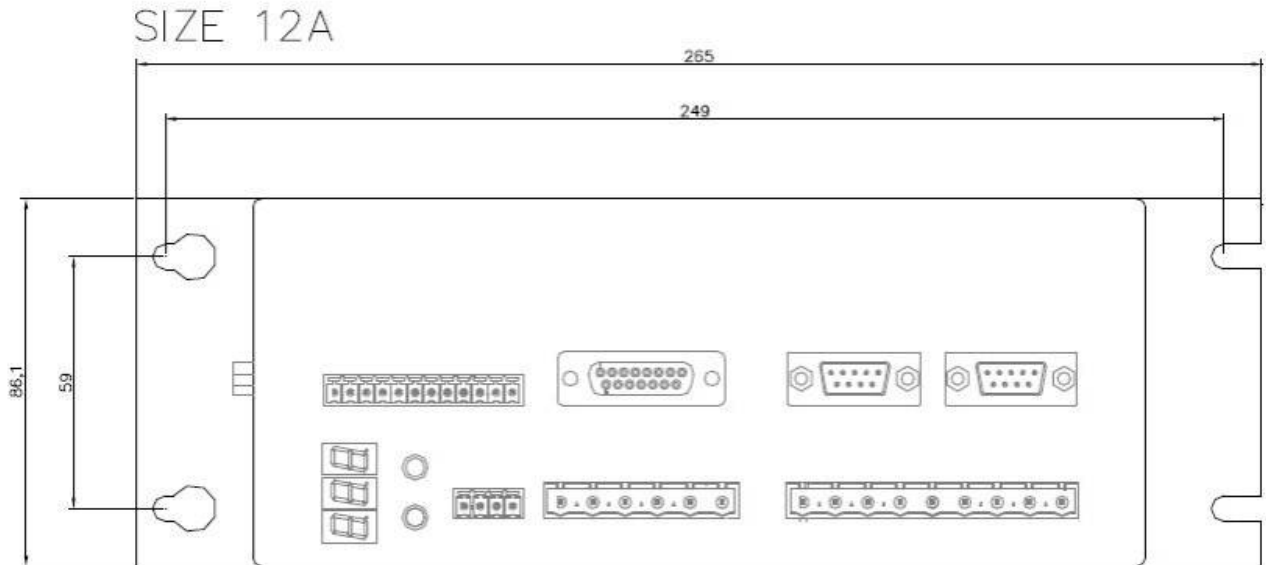

Mechanical data

Dimensions of 3/6A, 6/12 and 12/24 sizes

Dimensions of 30/60A and 42/84A sizes

From:
<https://dokuwiki.nilab.at/> - NiLAB GmbH
Knowledgebase

Permanent link:
https://dokuwiki.nilab.at/doku.php?id=mbd_servo_drive:mechanical