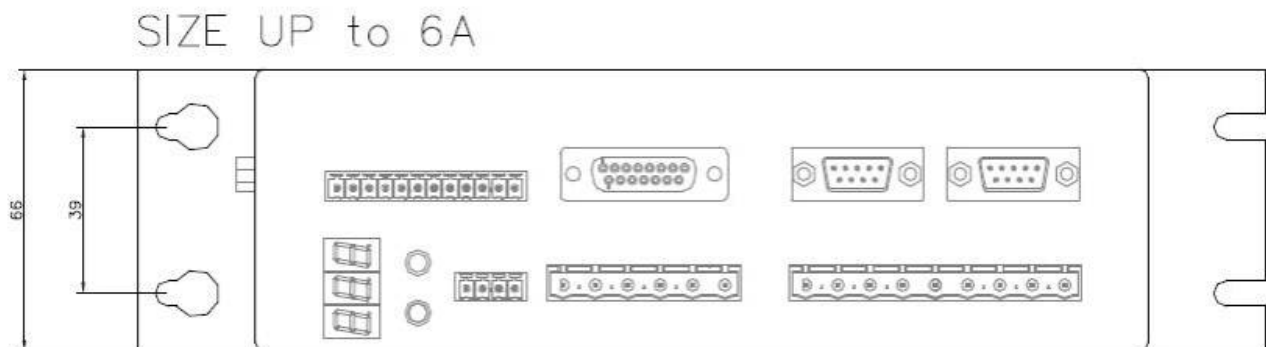

Mechanical data

Dimensions of 3/6A, 6/12 and 12/24 sizes

Dimensions of 30/60A and 42/84A sizes

From:
<https://dokuwiki.nilab.at/> - NiLAB GmbH
Knowledgebase

Permanent link:
https://dokuwiki.nilab.at/doku.php?id=mbd_servo_drive:mechanical