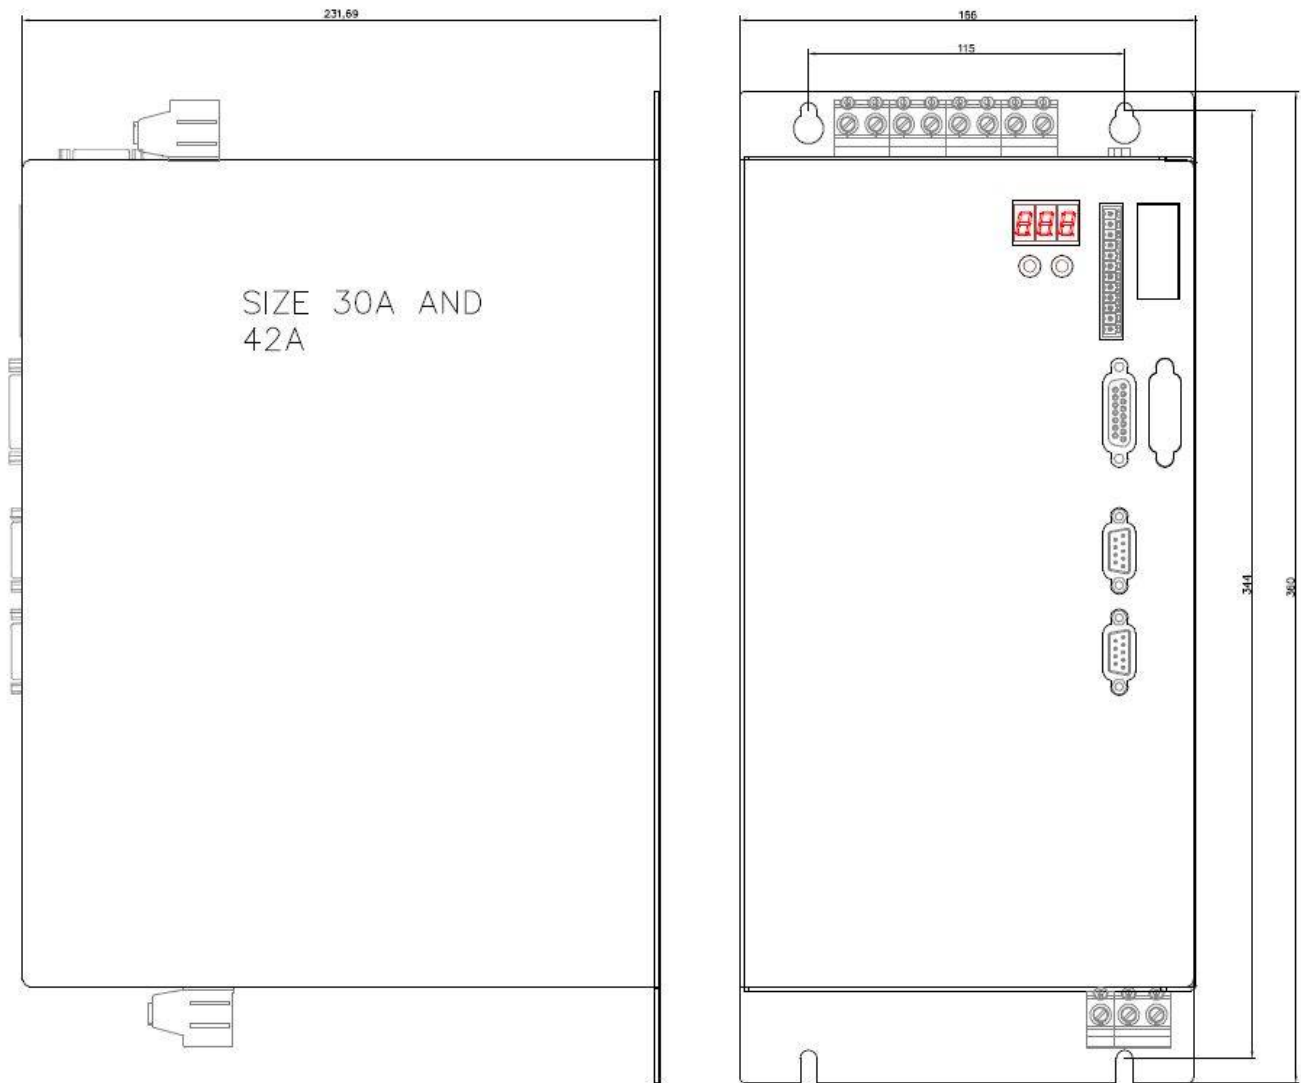

Mechanical data

Dimensions of 3/6A, 6/12 and 12/24 sizes

Dimensions of 30/60A and 42/84A sizes

From:
<https://dokuwiki.nilab.at/> - NiLAB GmbH
Knowledgebase

Permanent link:
https://dokuwiki.nilab.at/doku.php?id=mbd_servo_drive:mechanical