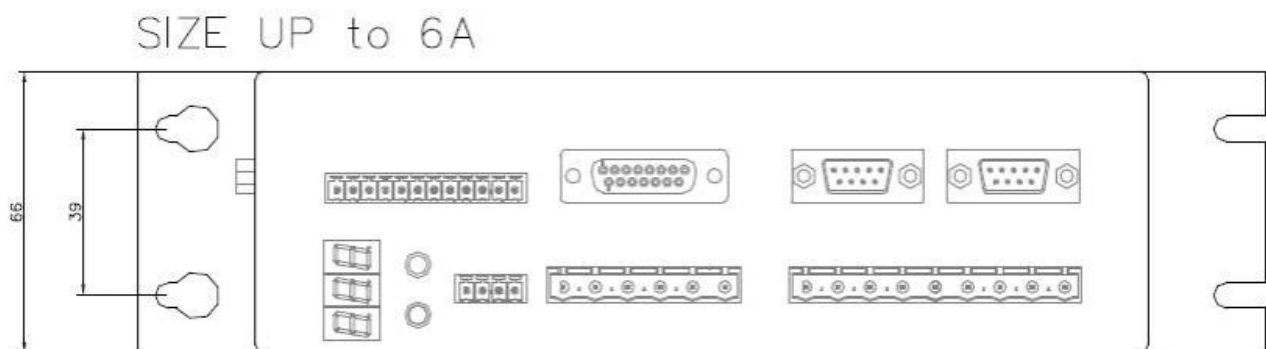

Mechanical data

Dimensions of 3/6A, 6/12 and 12/24 sizes

Dimensions of 30/60A and 42/84A sizes

From:
<https://dokuwiki.nilab.at/> - NiLAB GmbH
Knowledgebase

Permanent link:
https://dokuwiki.nilab.at/doku.php?id=mbd_servo_drive:mechanical