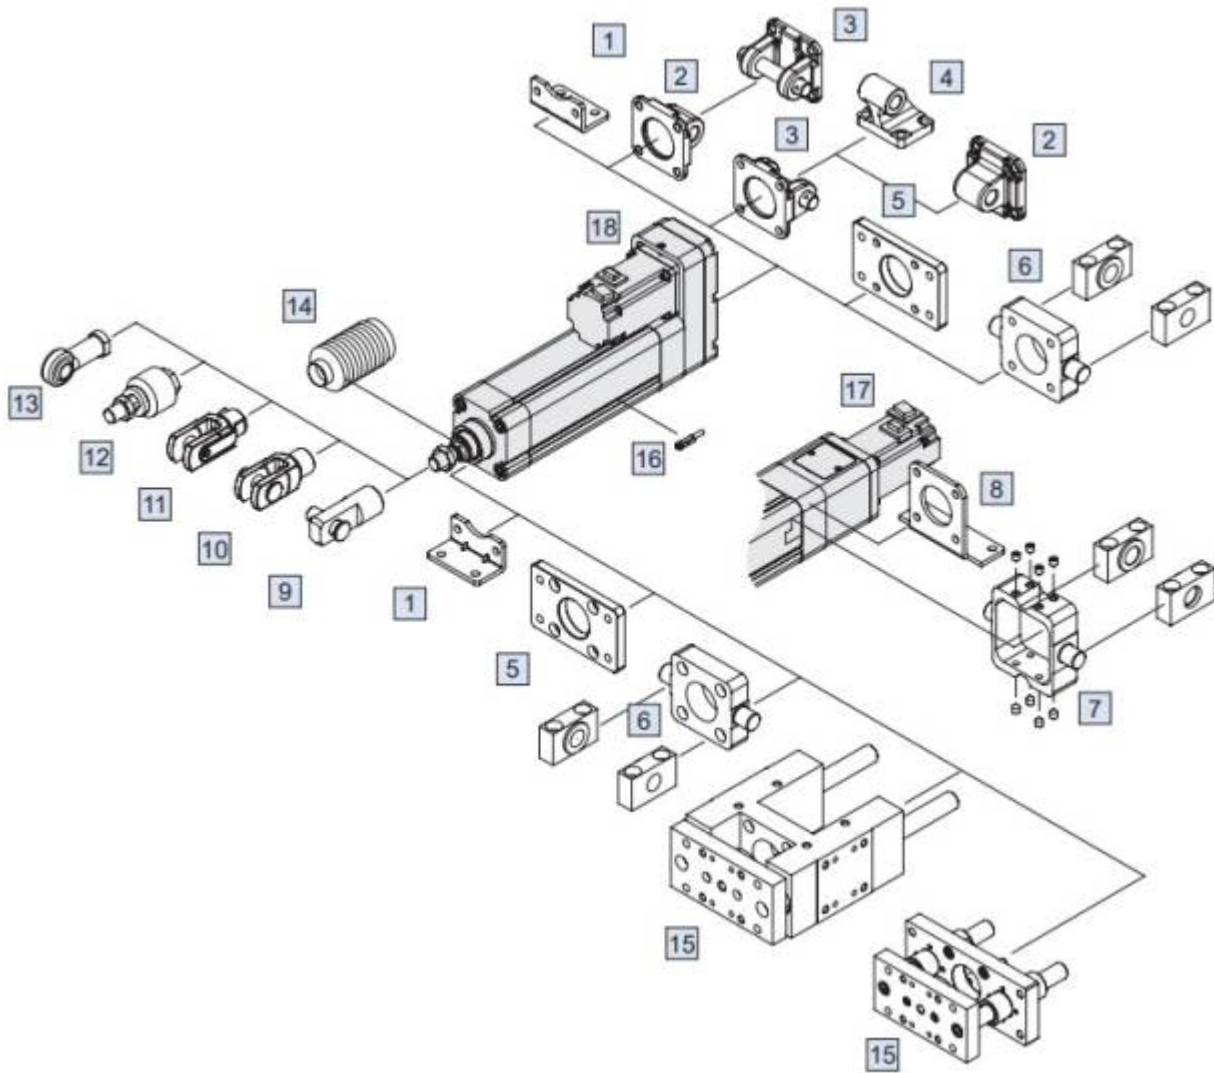

Fixing accessories

From:
<https://dokuwiki.nilab.at/> - NiLAB GmbH
Knowledgebase

Permanent link:
https://dokuwiki.nilab.at/doku.php?id=motolab_actuator:fixing

Last update: 2023/09/21 07:16