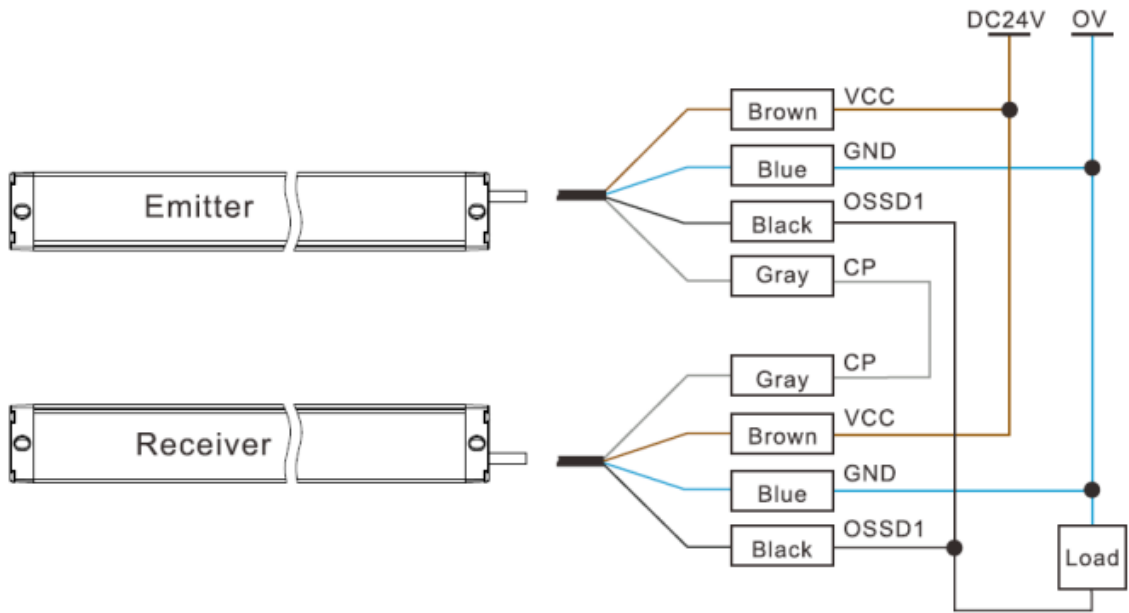

Wire connection

PNP type

NPN type

From:

<https://dokuwiki.nilab.at/> - **NiLAB GmbH**
Knowledgebase

Permanent link:

https://dokuwiki.nilab.at/doku.php?id=nl_eb15_safety:connections

Last update: **2025/05/07 14:39**