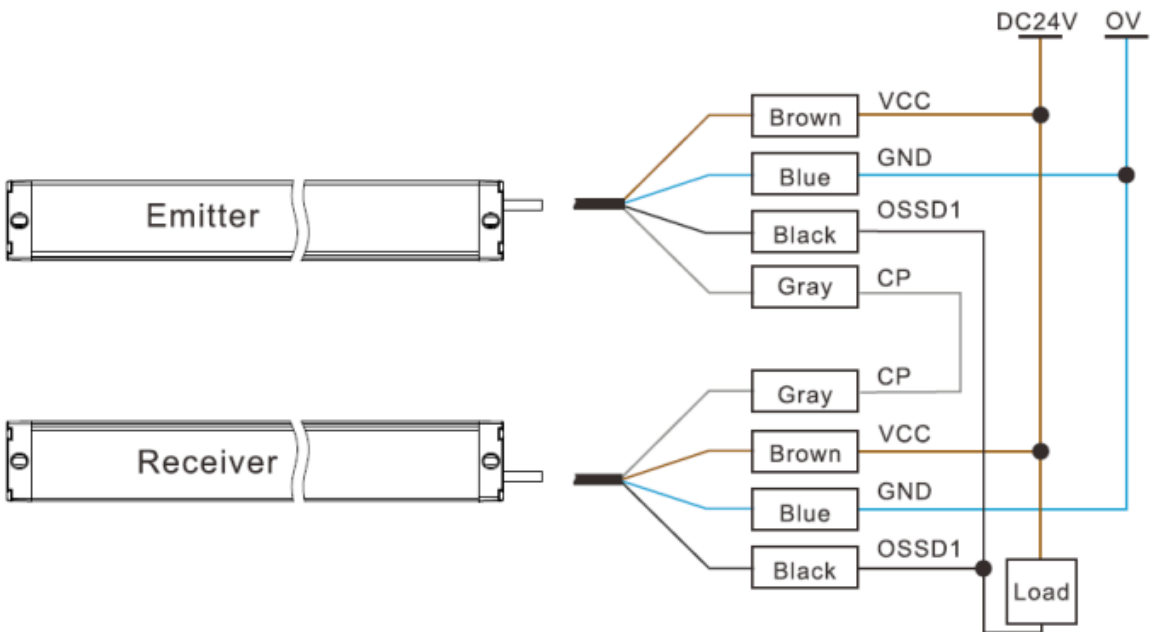

Wire connection

PNP type

NPN type

From:

<https://dokuwiki.nilab.at/> - **NiLAB GmbH**
Knowledgebase

Permanent link:

https://dokuwiki.nilab.at/doku.php?id=nl_eb15_safety:connections

Last update: **2025/05/07 14:39**