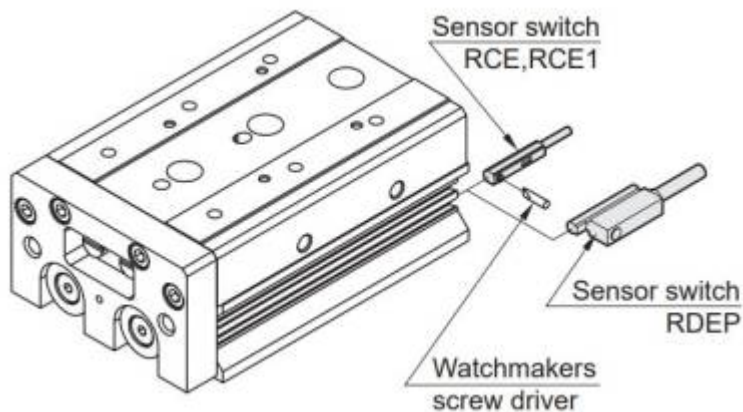

## Sensor switch

## Maglift - Magnetic spring for vertical counterbalance

From:  
<https://dokuwiki.nilab.at/> - NiLAB GmbH  
Knowledgebase

Permanent link:  
[https://dokuwiki.nilab.at/doku.php?id=slide\\_unit:accessories](https://dokuwiki.nilab.at/doku.php?id=slide_unit:accessories)