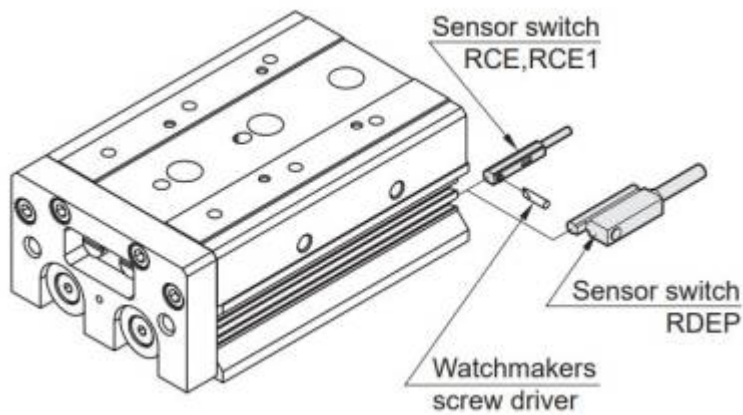

## Sensor switch

## Maglift - Magnetic spring for vertical counterbalance

From:  
<https://dokuwiki.nilab.at/> - NiLAB GmbH  
Knowledgebase

Permanent link:  
[https://dokuwiki.nilab.at/doku.php?id=slide\\_unit:accessories](https://dokuwiki.nilab.at/doku.php?id=slide_unit:accessories)