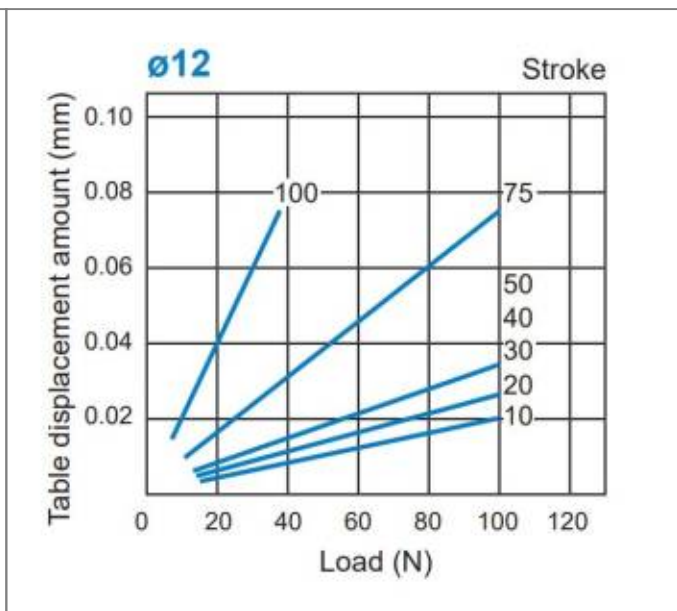

Slide Unit Deflection - Preliminary

Roll deflection

Yaw deflection

Pitch deflection

From:
<https://dokuwiki.nilab.at/> - NiLAB GmbH
Knowledgebase

Permanent link:
https://dokuwiki.nilab.at/doku.php?id=slide_unit:deflection