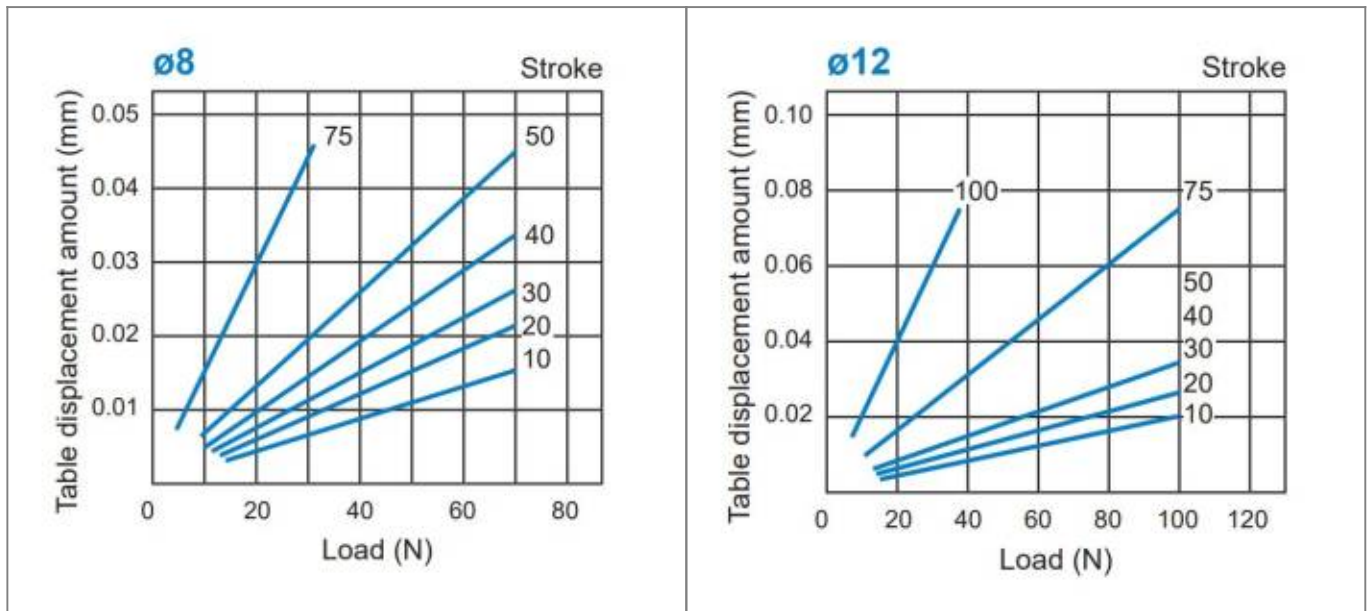

Slide Unit Deflection - Preliminary

Roll deflection

Yaw deflection

Pitch deflection

From:
<https://dokuwiki.nilab.at/> - NiLAB GmbH
Knowledgebase

Permanent link:
https://dokuwiki.nilab.at/doku.php?id=slide_unit:deflection