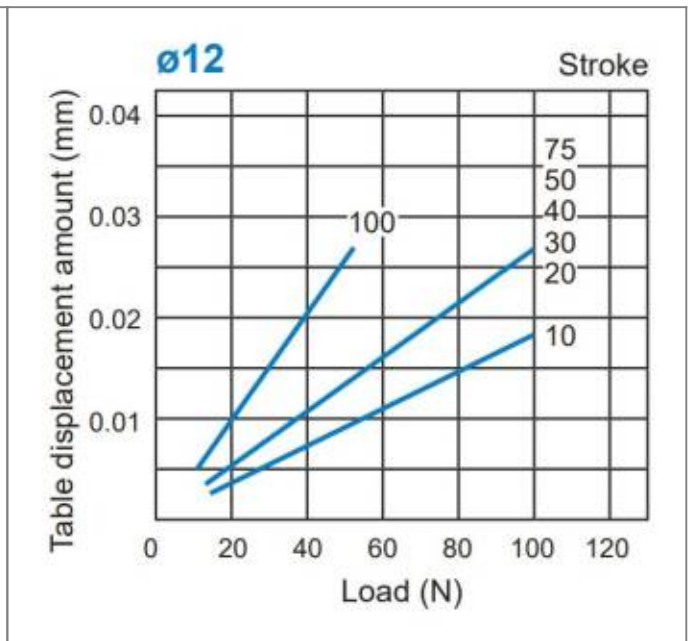

Slide Unit Deflection - Preliminary

Roll deflection

Yaw deflection

Pitch deflection

From:
<https://dokuwiki.nilab.at/> - NiLAB GmbH
Knowledgebase

Permanent link:
https://dokuwiki.nilab.at/doku.php?id=slide_unit:deflection