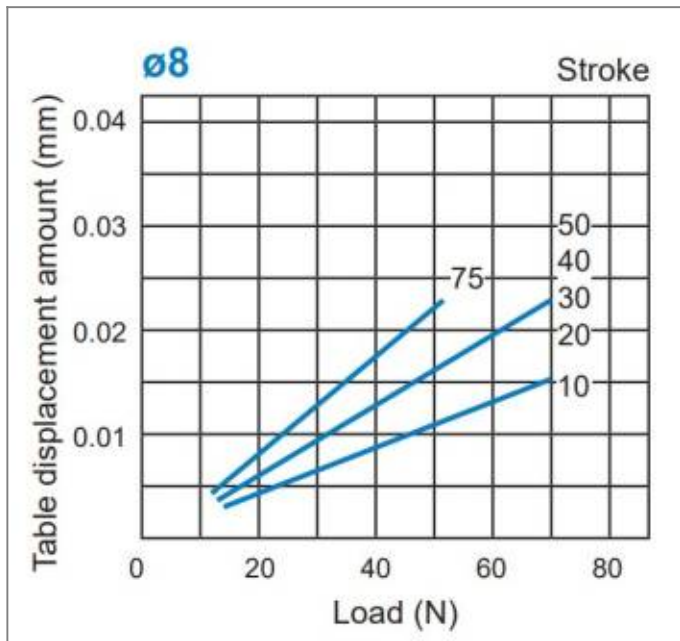

Slide Unit Deflection - Preliminary

Roll deflection

Yaw deflection

Pitch deflection

From:
<https://dokuwiki.nilab.at/> - NiLAB GmbH
Knowledgebase

Permanent link:
https://dokuwiki.nilab.at/doku.php?id=slide_unit:deflection