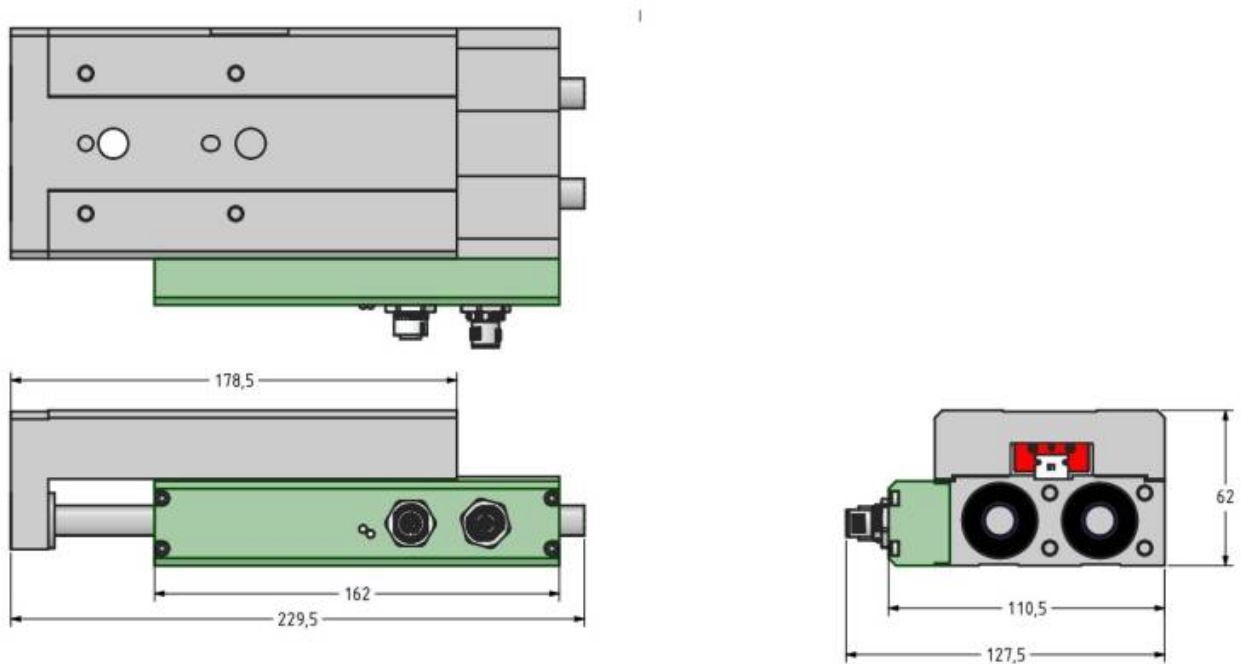

Mechanics

MCSS080X

MCSS120Q

From:

<https://dokuwiki.nilab.at/> - **NiLAB GmbH**
Knowledgebase

Permanent link:

https://dokuwiki.nilab.at/doku.php?id=slide_unit:mechanics

Last update: **2023/10/10 06:40**