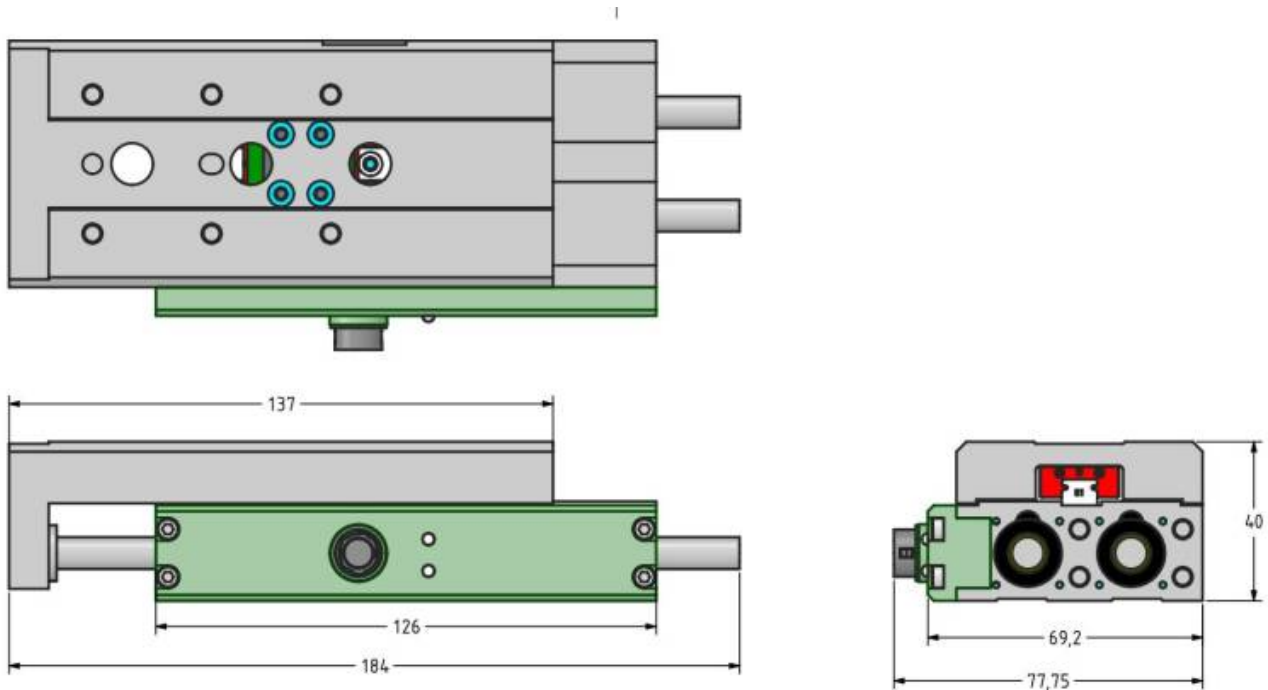

Mechanics

MCSS080X

MCSS120Q

From:

<https://dokuwiki.nilab.at/> - **NiLAB GmbH**
Knowledgebase

Permanent link:

https://dokuwiki.nilab.at/doku.php?id=slide_unit:mechanics

Last update: **2023/10/10 06:40**