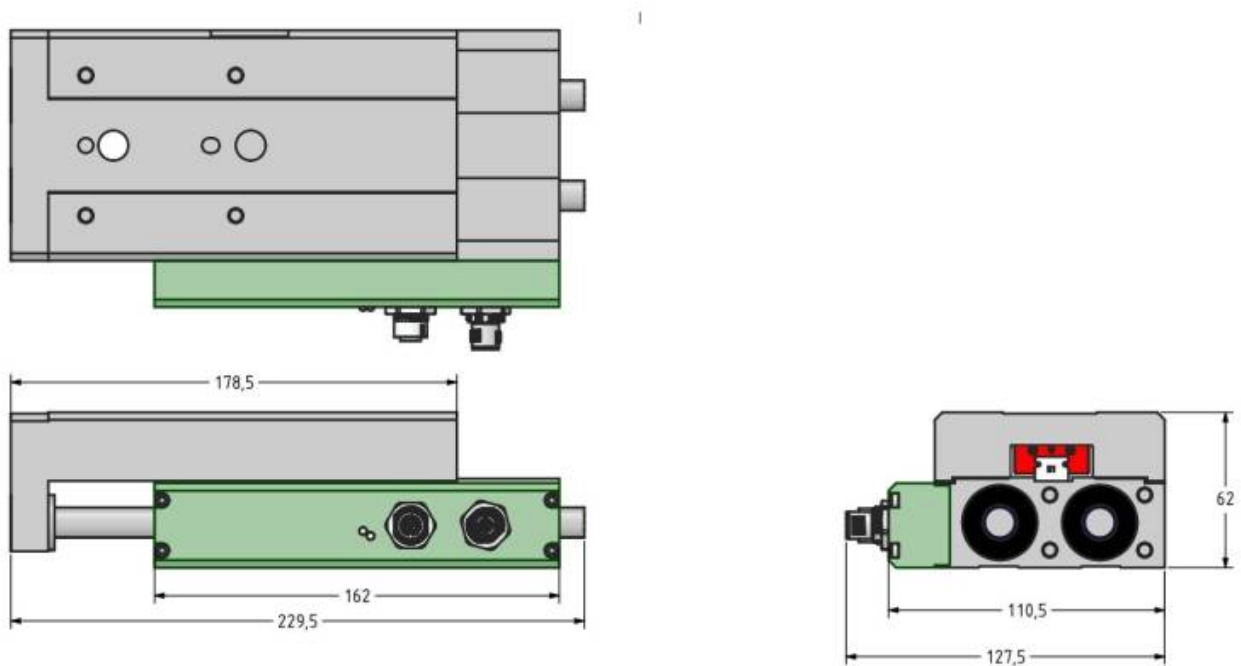

Mechanics

MCSS080X

MCSS120Q

From:

<https://dokuwiki.nilab.at/> - **NiLAB GmbH**
Knowledgebase

Permanent link:

https://dokuwiki.nilab.at/doku.php?id=slide_unit:mechanics

Last update: **2023/10/10 06:40**